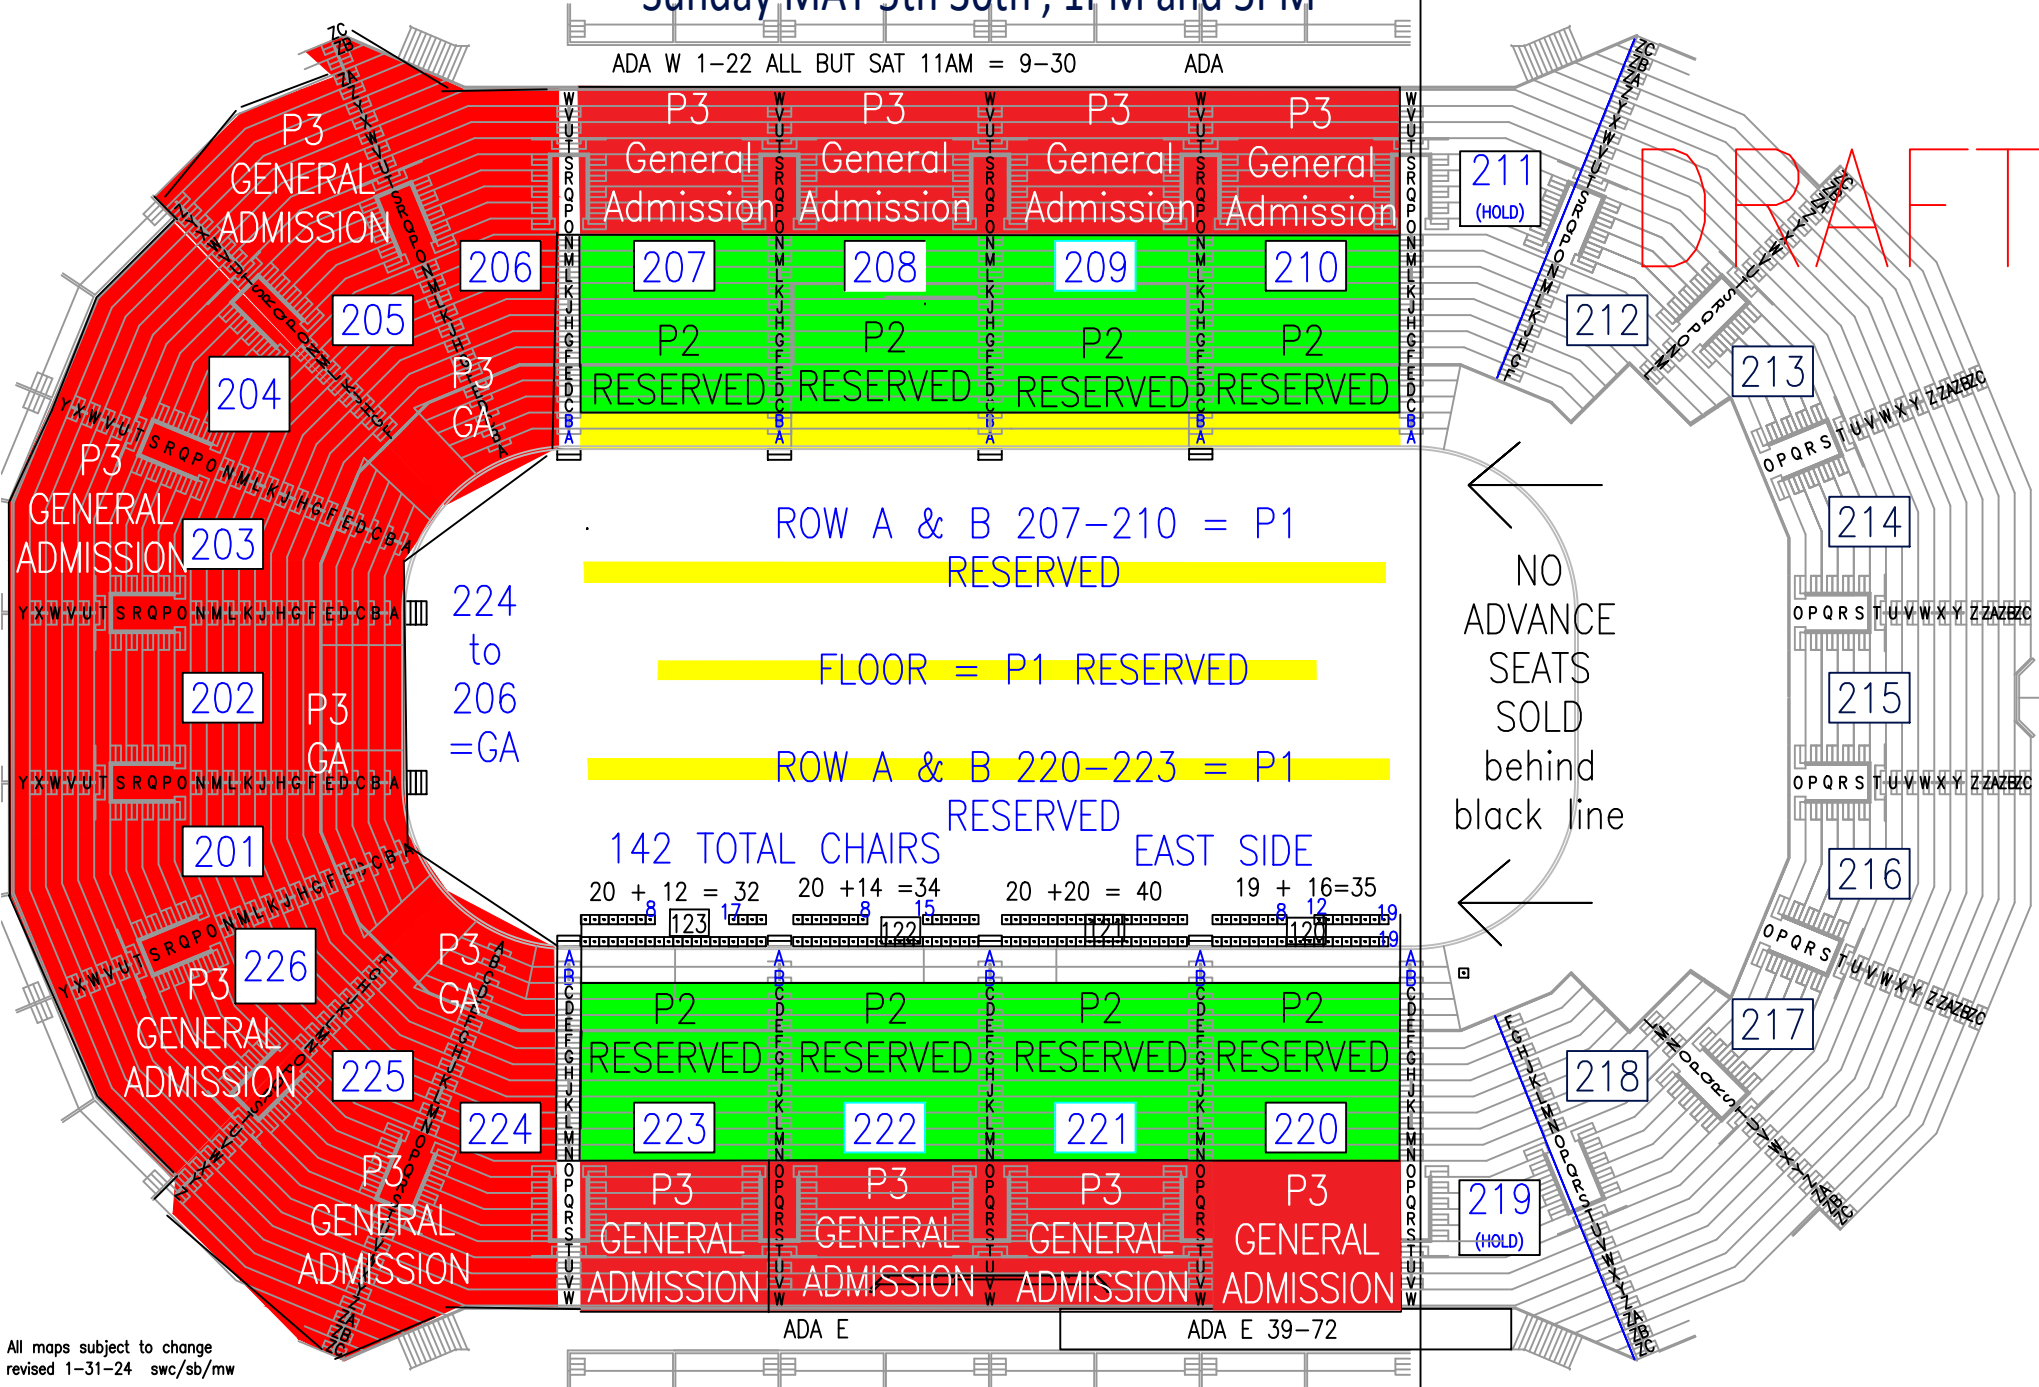

Beja Shrine Circus 2024

Resch Center - Green Bay, WI

Saturday MAY 4th , 11AM, 3PM, and 7PM

Sunday MAY 5th 30th , 1PM and 5PM

- P1 \$30 = FLOOR Reserved
- P2 \$26 = L. Reserved
- P3 \$20 / (\$16 Kids) = Gen. Adm.

All maps subject to change
revised 1-31-24 swc/sb/mw