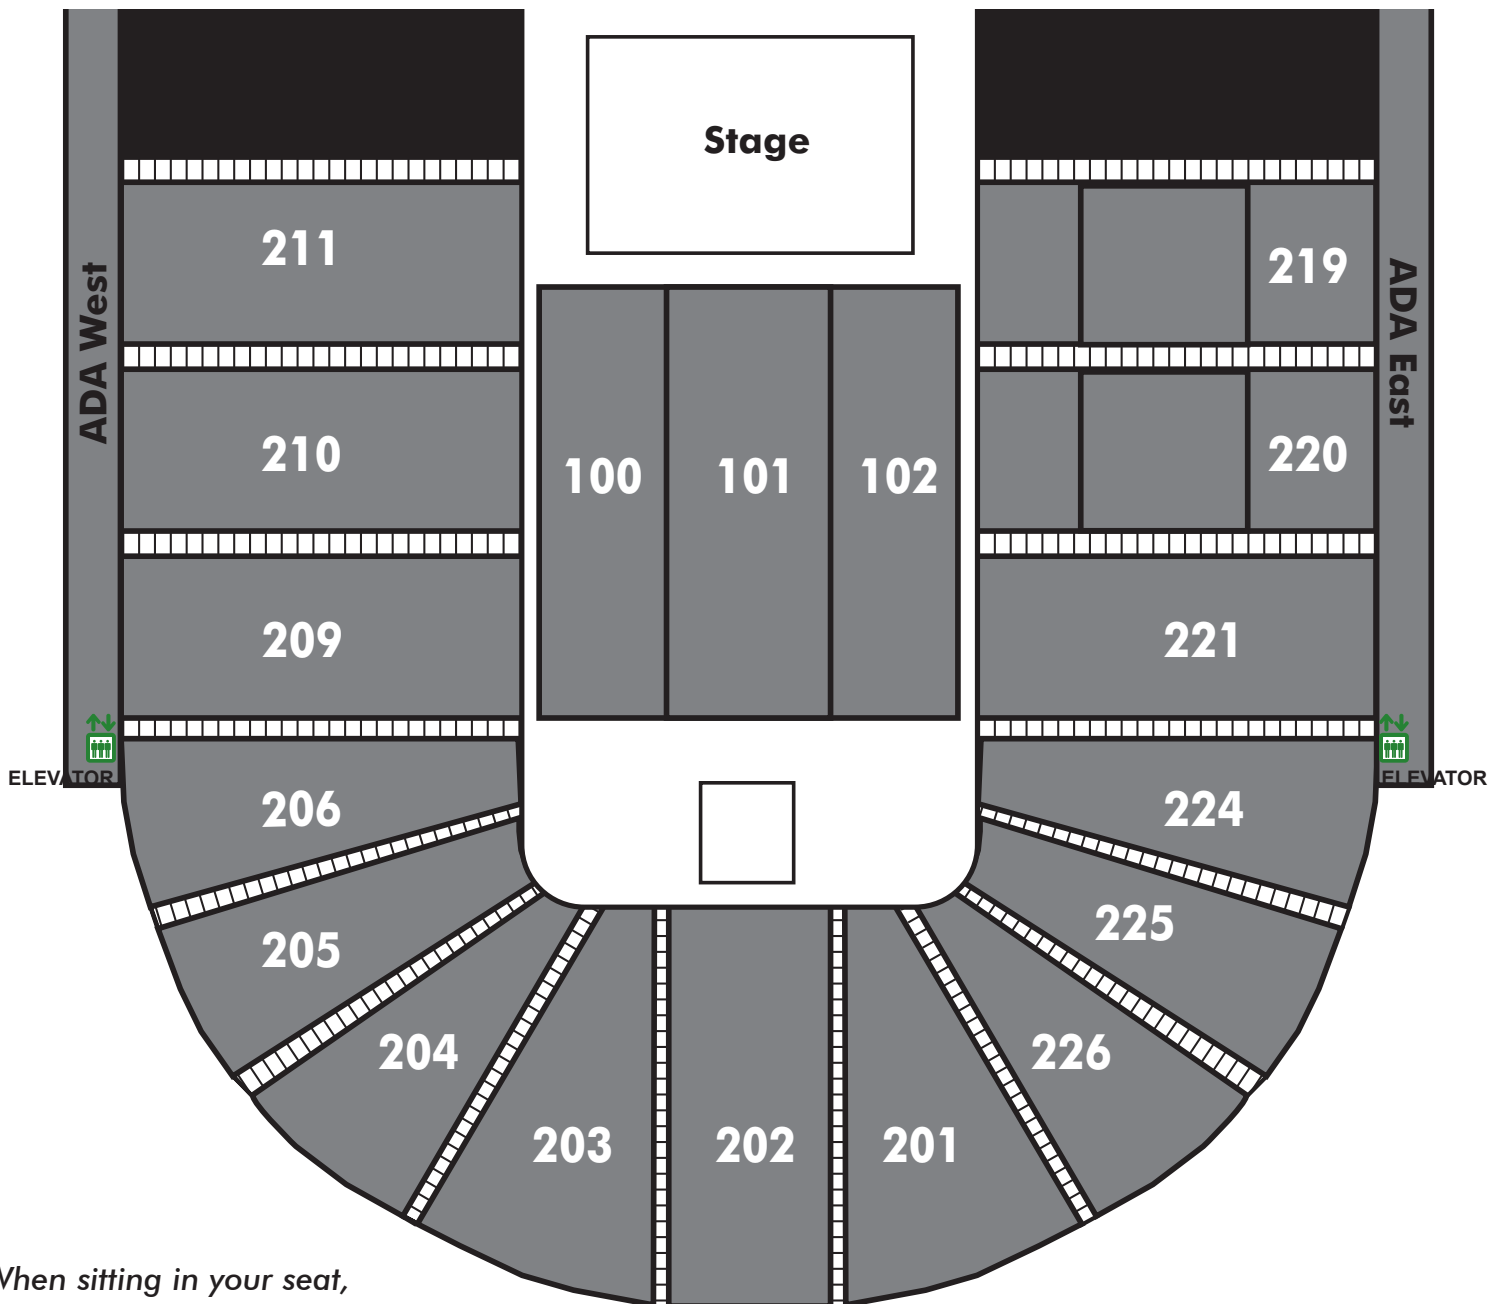

THEATRE SEATING

RESCH CENTER THEATRE

When sitting in your seat,
Seat 1 is always on your left

Map subject to change