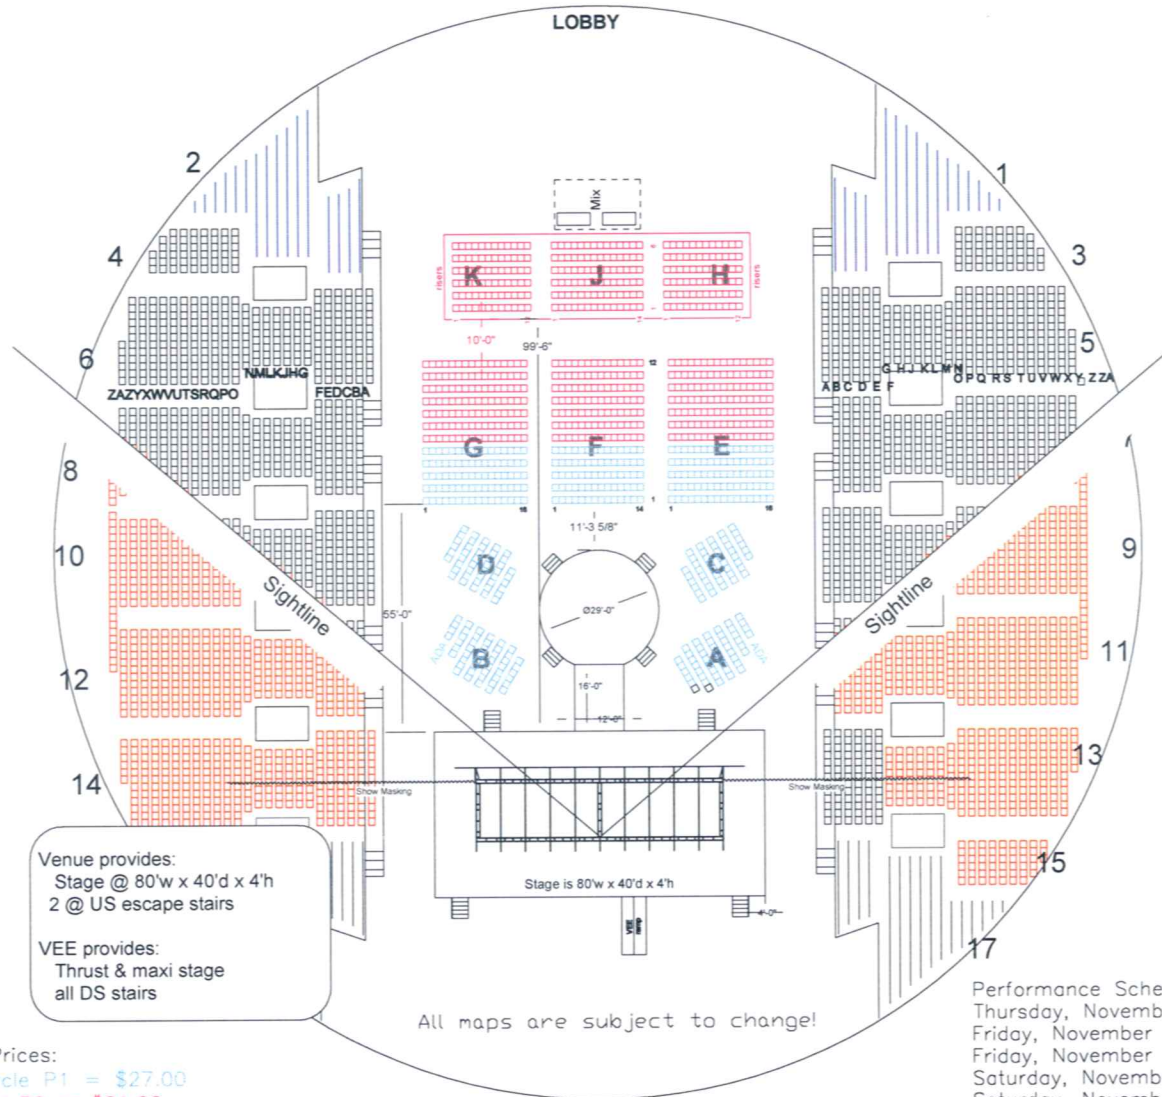

Brown County Arena; Green Bay, WI
 Sesame Street Live 2009-10
 "1-2-3...Imagine with Elmo & Friends!"

FINAL on 06/09/2009

Venue provides:
 Stage @ 80'w x 40'd x 4'h
 2 @ US escape stairs

VEE provides:
 Thrust & maxi stage
 all DS stairs

All maps are subject to change!

Ticket Prices:
 Gold Circle P1 = \$27.00
 Premium P2 = \$21.00
 P3 = \$17.00
 P4 = \$14.00

Performance Schedule:
 Thursday, November 19, 7:00PM
 Friday, November 20, 10:30AM
 Friday, November 20, 7:00PM
 Saturday, November 21, 10:30AM
 Saturday, November 21, 2:00PM
 Saturday, November 21, 5:30PM
 Sunday, November 22, 5:30PM

Opening night all tickets are \$14.00 (excluding Gold Circle)

Kids Matinee (Friday 10:30AM) for groups of 10 or more will receive \$11.00 seats (excluding Gold Circle)

Group discount of 10 or more will receive \$3.00 off per ticket (excluding Gold Circle)