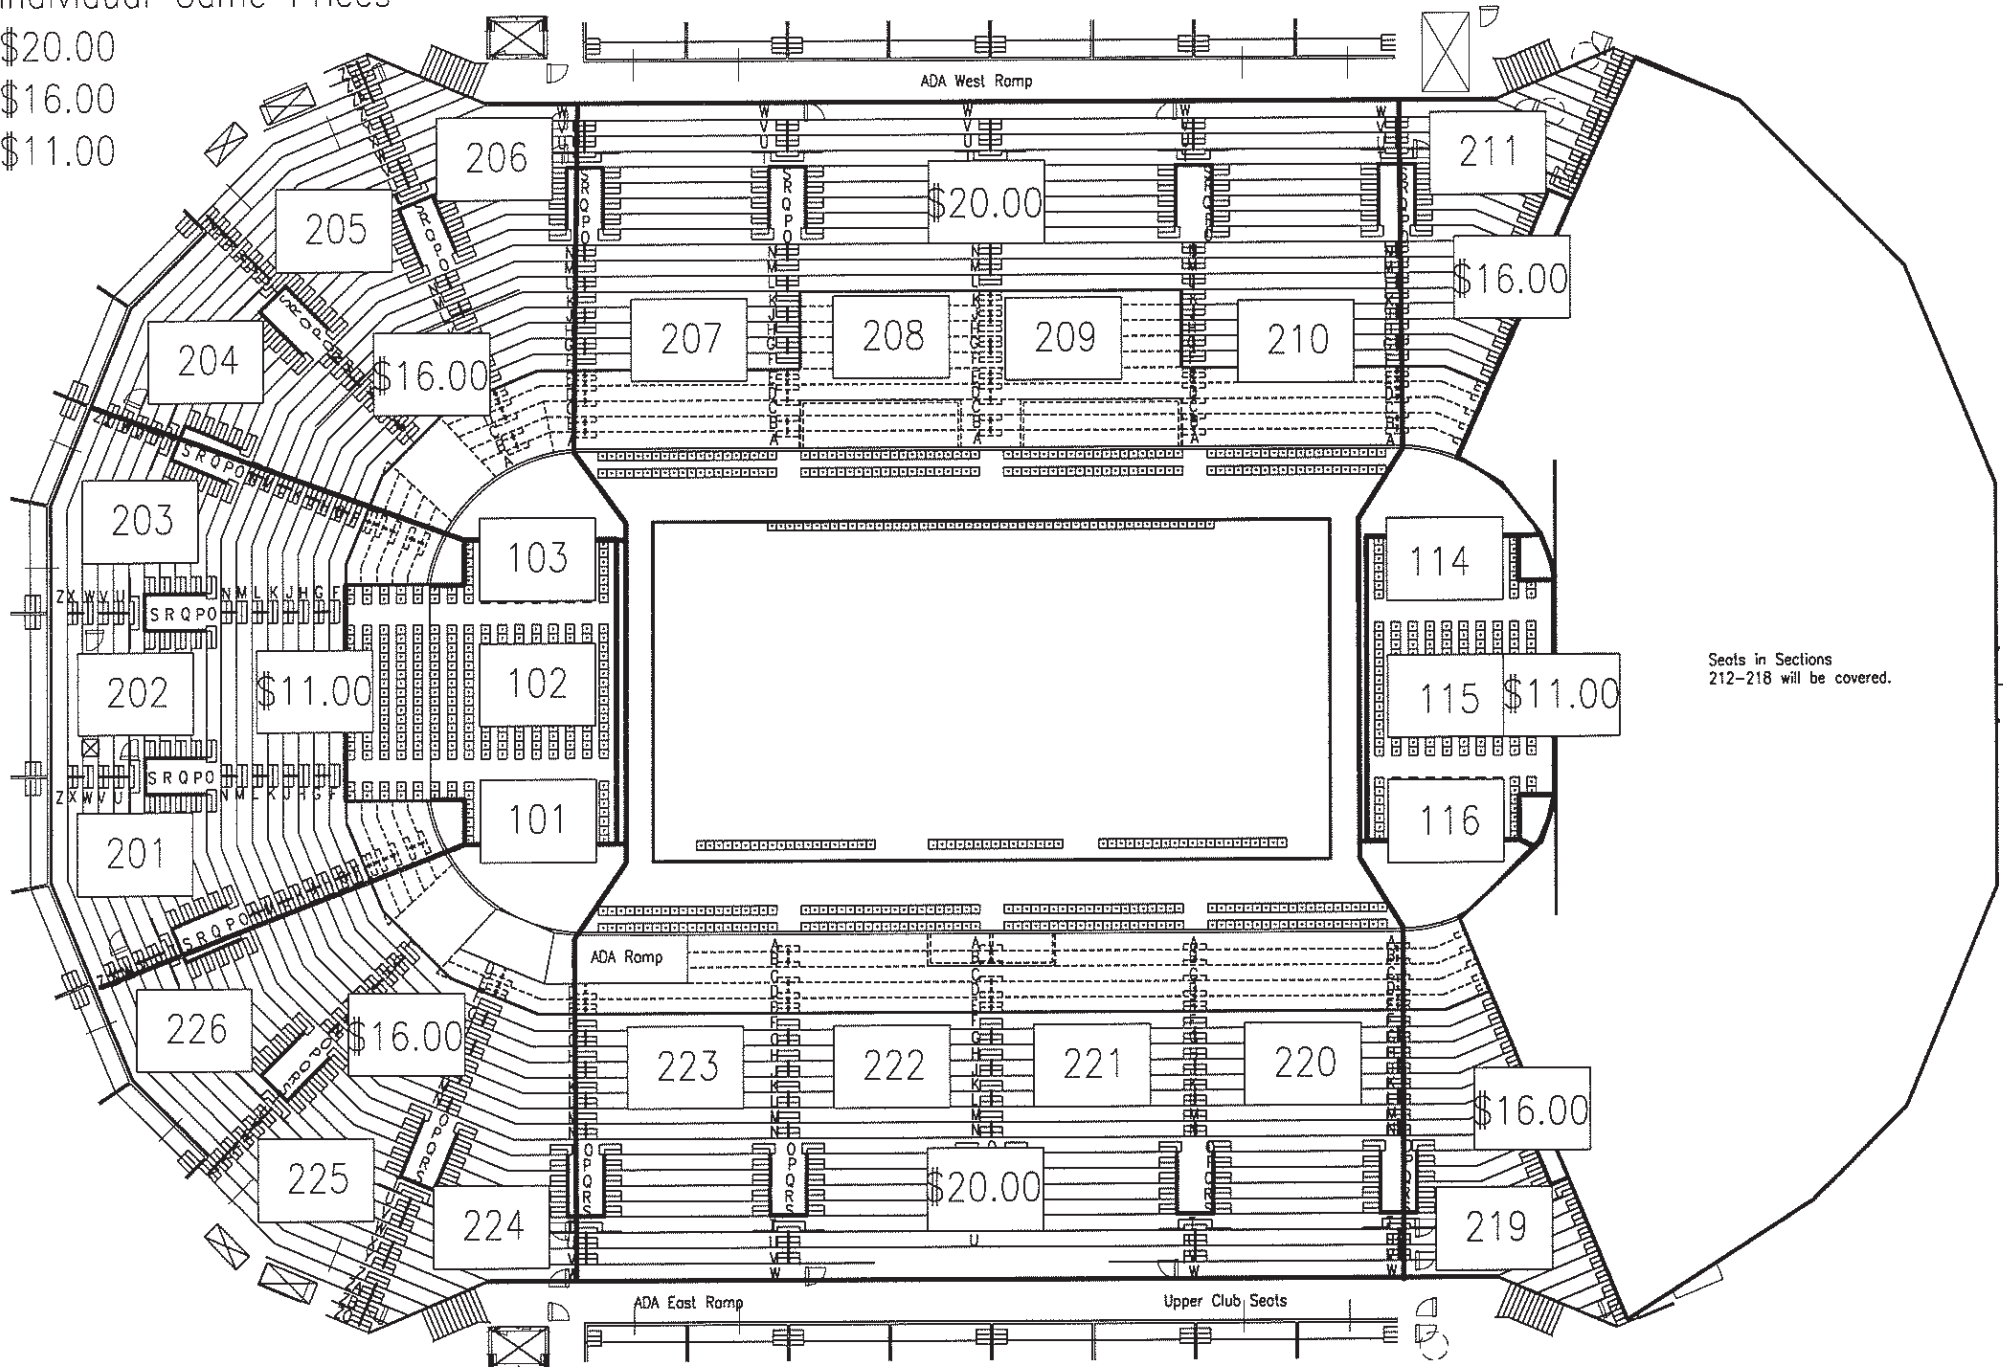

Green Bay Basketball 2009-2010 Season The Resch Center, Green Bay, Wisconsin

Individual Game Prices

- \$20.00
- \$16.00
- \$11.00

Seats in Sections 212-218 will be covered.