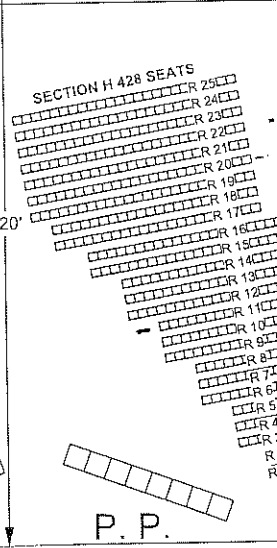

MIX

Grandstand Seating Area

Merch

P. P.

30' x 60'  
Beer  
Tent

P. P.

STAGE

P. P.

P. P.

Sections H and L

- Row 25 - 24 Chairs
- Row 24 - 24 Chairs
- Row 23 - 24 Chairs
- Row 22 - 24 Chairs
- Row 21 - 24 Chairs
- Row 20 - 24 Chairs
- Row 19 - 24 Chairs
- Row 18 - 22 Chairs
- Row 17 - 22 Chairs
- Row 16 - 21 Chairs
- Row 15 - 21 Chairs
- Row 14 - 18 Chairs
- Row 13 - 18 Chairs
- Row 12 - 18 Chairs
- Row 11 - 15 Chairs
- Row 10 - 15 Chairs
- Row 9 - 15 Chairs
- Row 8 - 12 Chairs
- Row 7 - 12 Chairs
- Row 6 - 12 Chairs
- Row 5 - 9 Chairs
- Row 4 - 9 Chairs
- Row 3 - 9 Chairs
- Row 2 - 6 Chairs
- Row 1 - 6 Chairs

100'

120'

20'