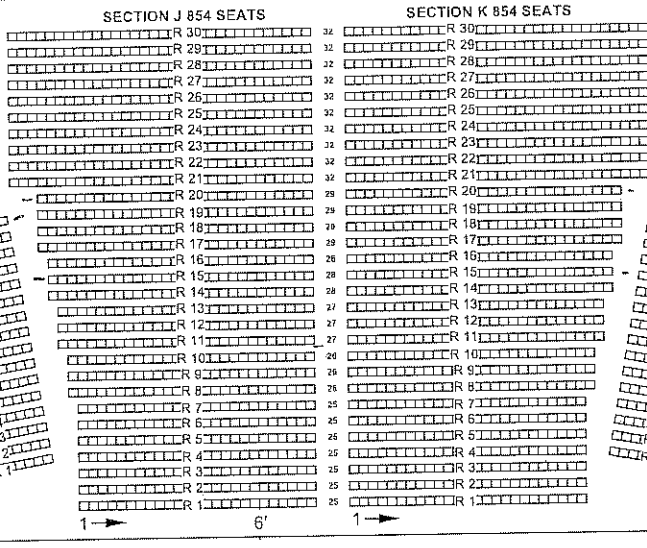

MIX

Grandstand Seating Area

Merch

P. P.

30' x 60'  
Beer  
Tent

P. P.

STAGE

P. P.

P. P.

Sections H and L

- Row 25 - 24 Chairs
- Row 24 - 24 Chairs
- Row 23 - 24 Chairs
- Row 22 - 24 Chairs
- Row 21 - 24 Chairs
- Row 20 - 24 Chairs
- Row 19 - 24 Chairs
- Row 18 - 22 Chairs
- Row 17 - 22 Chairs
- Row 16 - 21 Chairs
- Row 15 - 21 Chairs
- Row 14 - 18 Chairs
- Row 13 - 18 Chairs
- Row 12 - 18 Chairs
- Row 11 - 15 Chairs
- Row 10 - 15 Chairs
- Row 9 - 15 Chairs
- Row 8 - 12 Chairs
- Row 7 - 12 Chairs
- Row 6 - 12 Chairs
- Row 5 - 9 Chairs
- Row 4 - 9 Chairs
- Row 3 - 9 Chairs
- Row 2 - 6 Chairs
- Row 1 - 6 Chairs

100'

120'

20'