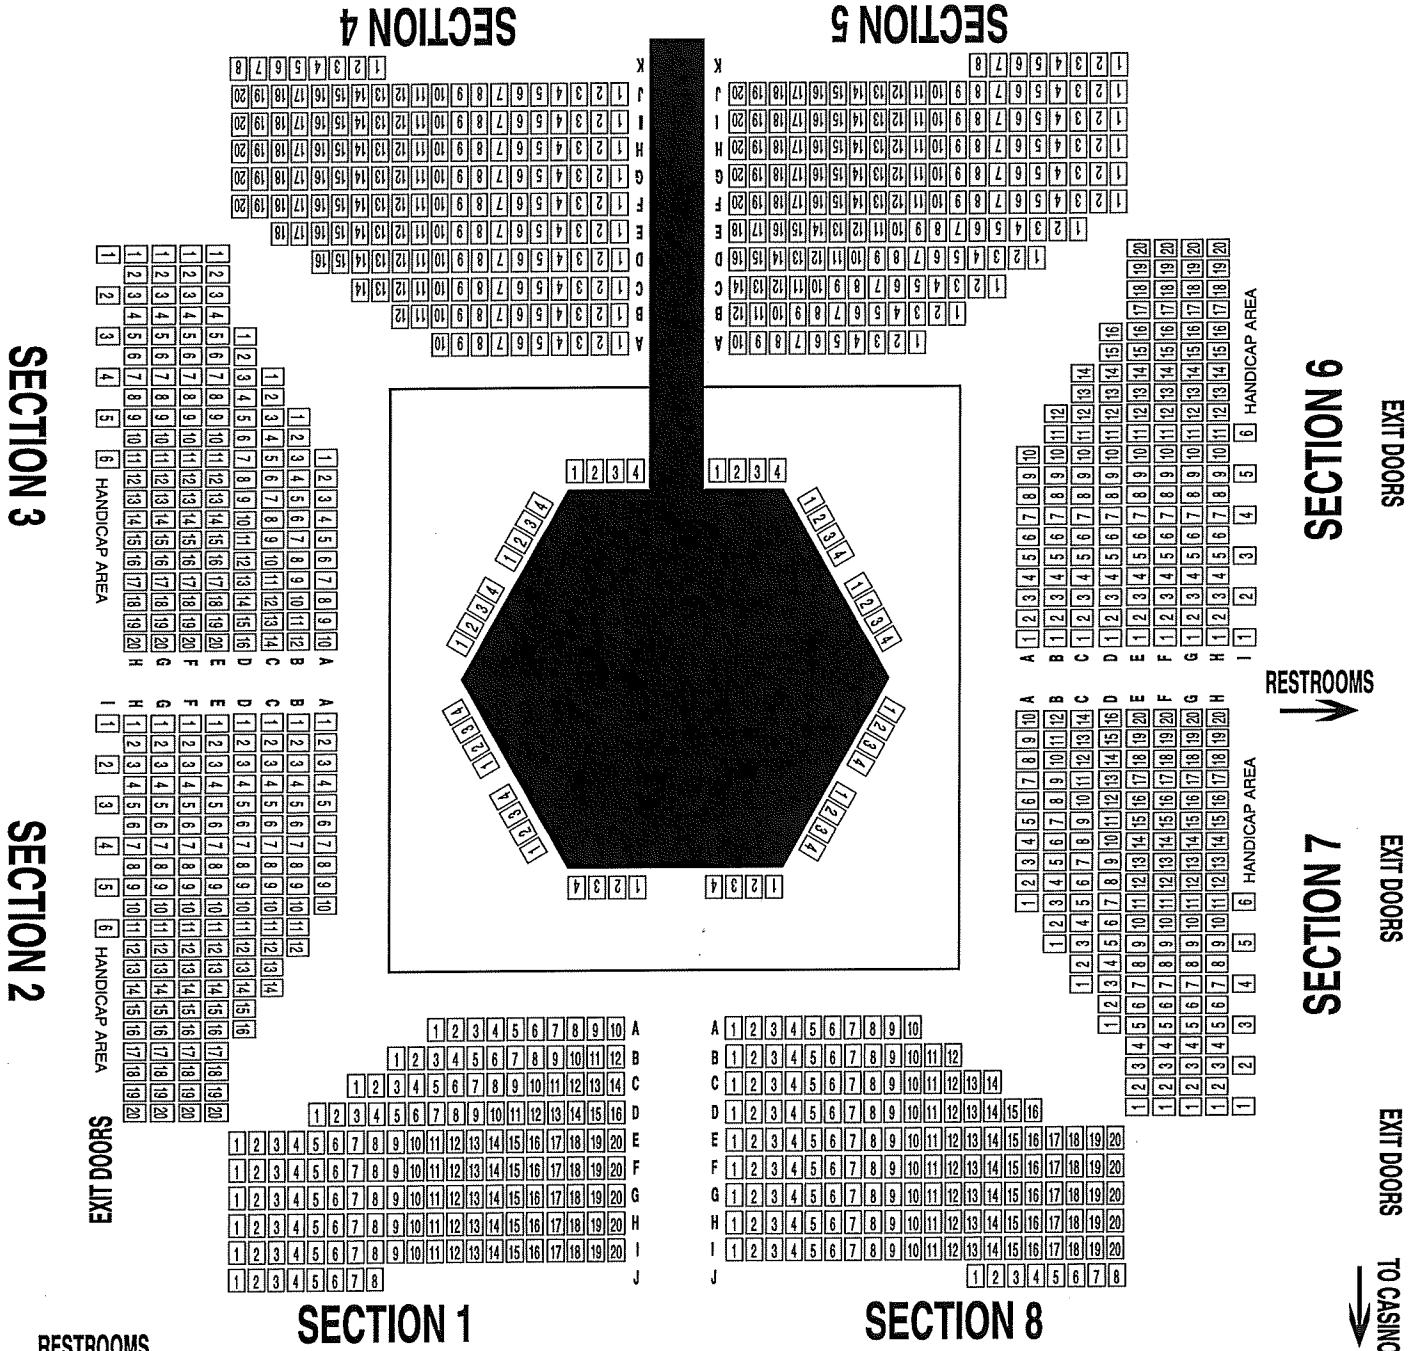

# ONEIDA CASINO RESERVED SEATING CHART

RADISSON THREE CLANS CONFERENCE CENTER 10-28-2009

## STAGE

MAIN ENTRANCE/EXIT

No Cameras, Video or Audio Equipment allowed inside.  
**NO SMOKING**