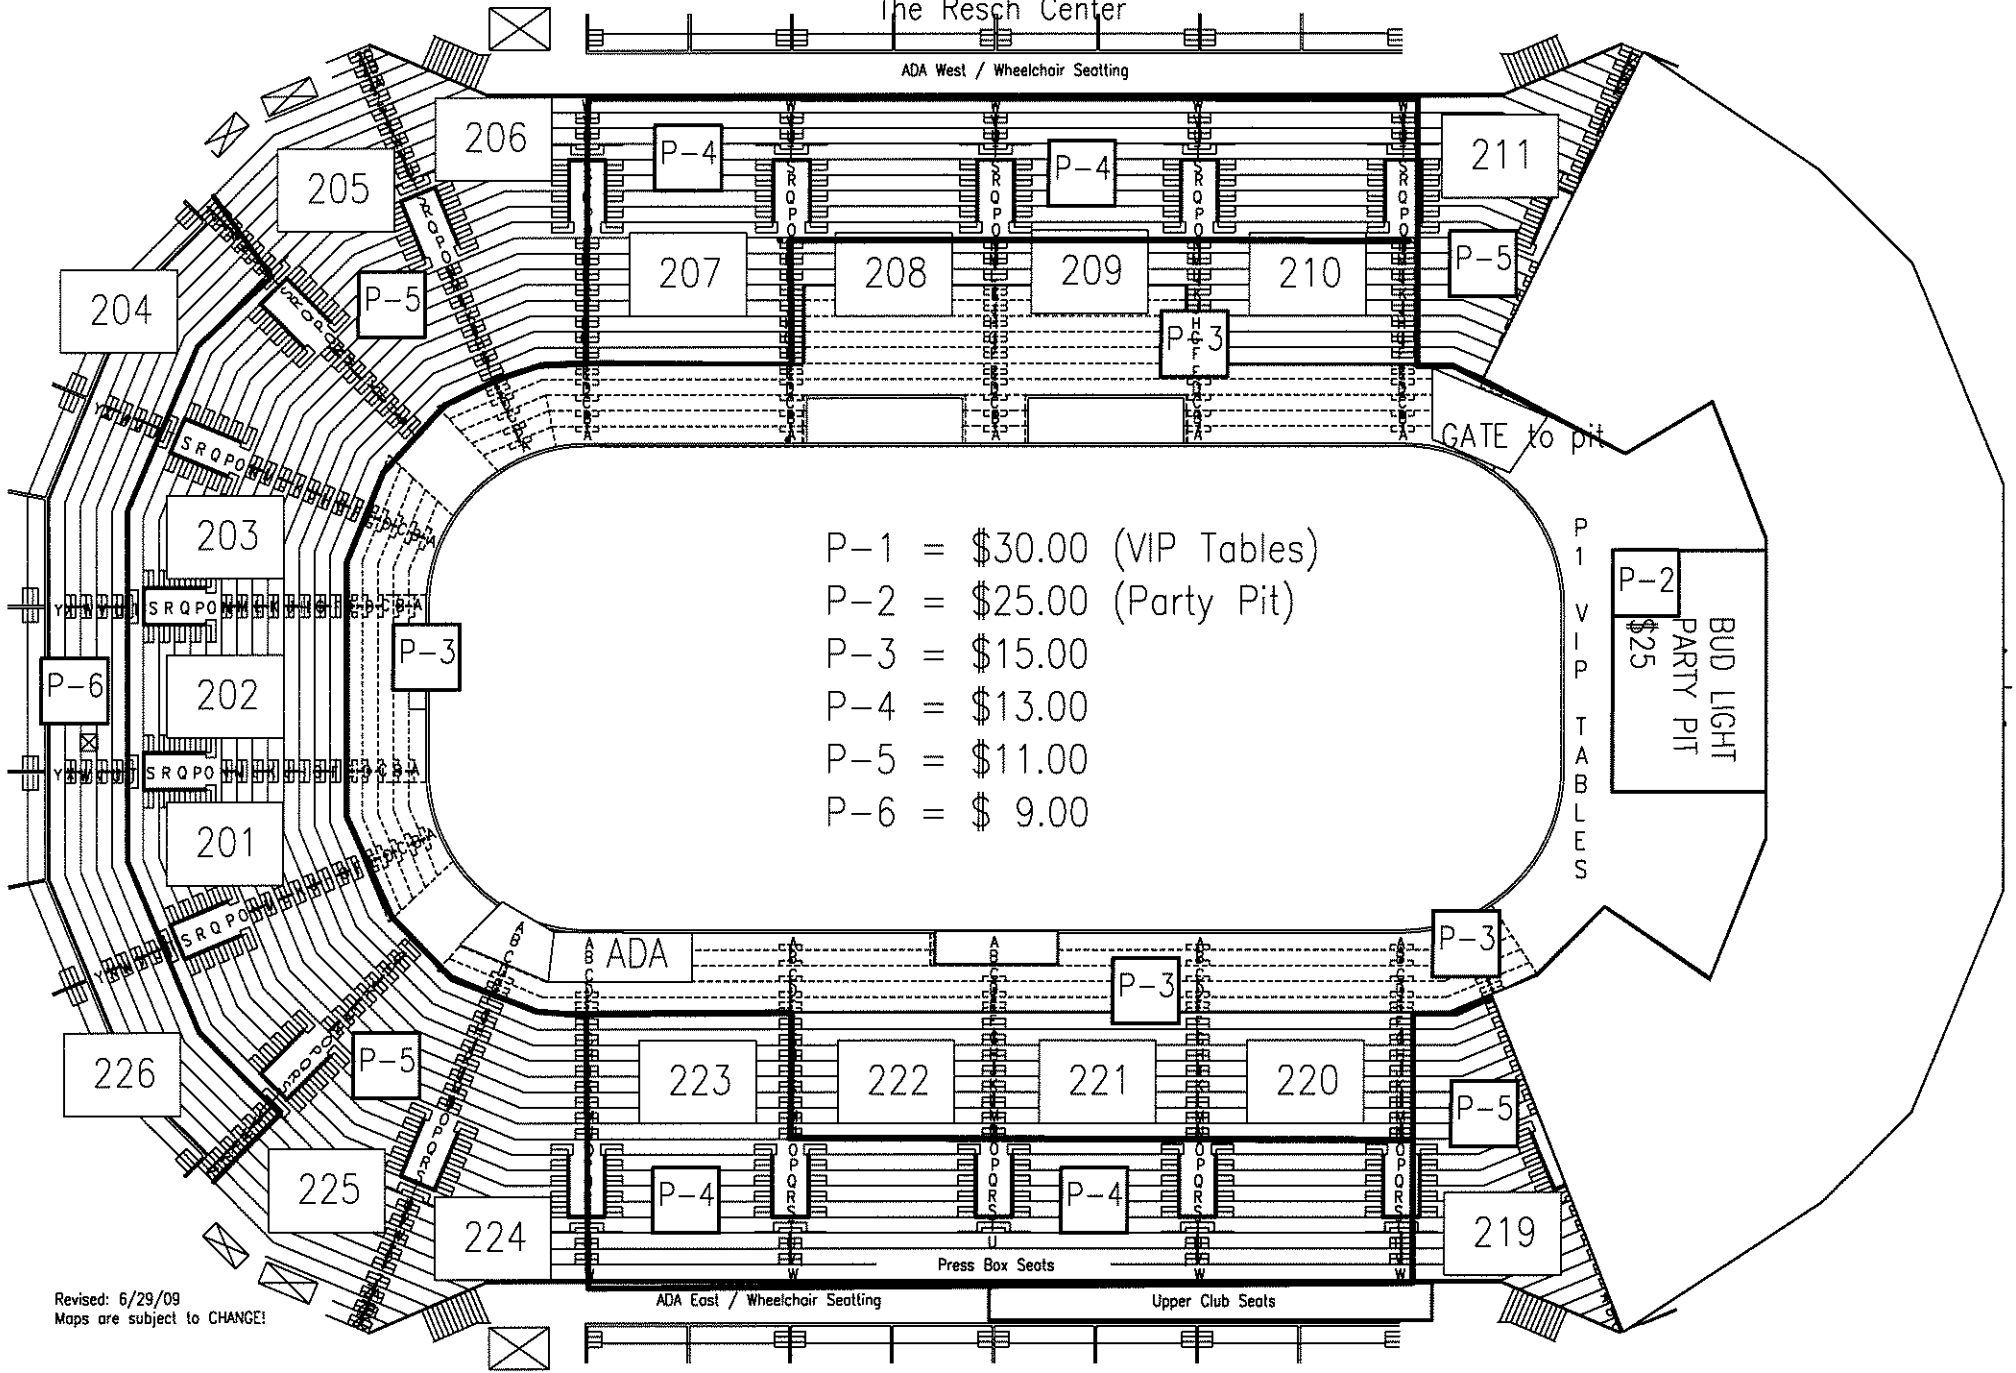

Green Bay Gamblers 2009-2010 Season  
The Resch Center

- P-1 = \$30.00 (VIP Tables)
- P-2 = \$25.00 (Party Pit)
- P-3 = \$15.00
- P-4 = \$13.00
- P-5 = \$11.00
- P-6 = \$ 9.00

P-2  
\$25  
BUD LIGHT  
PARTY PIT