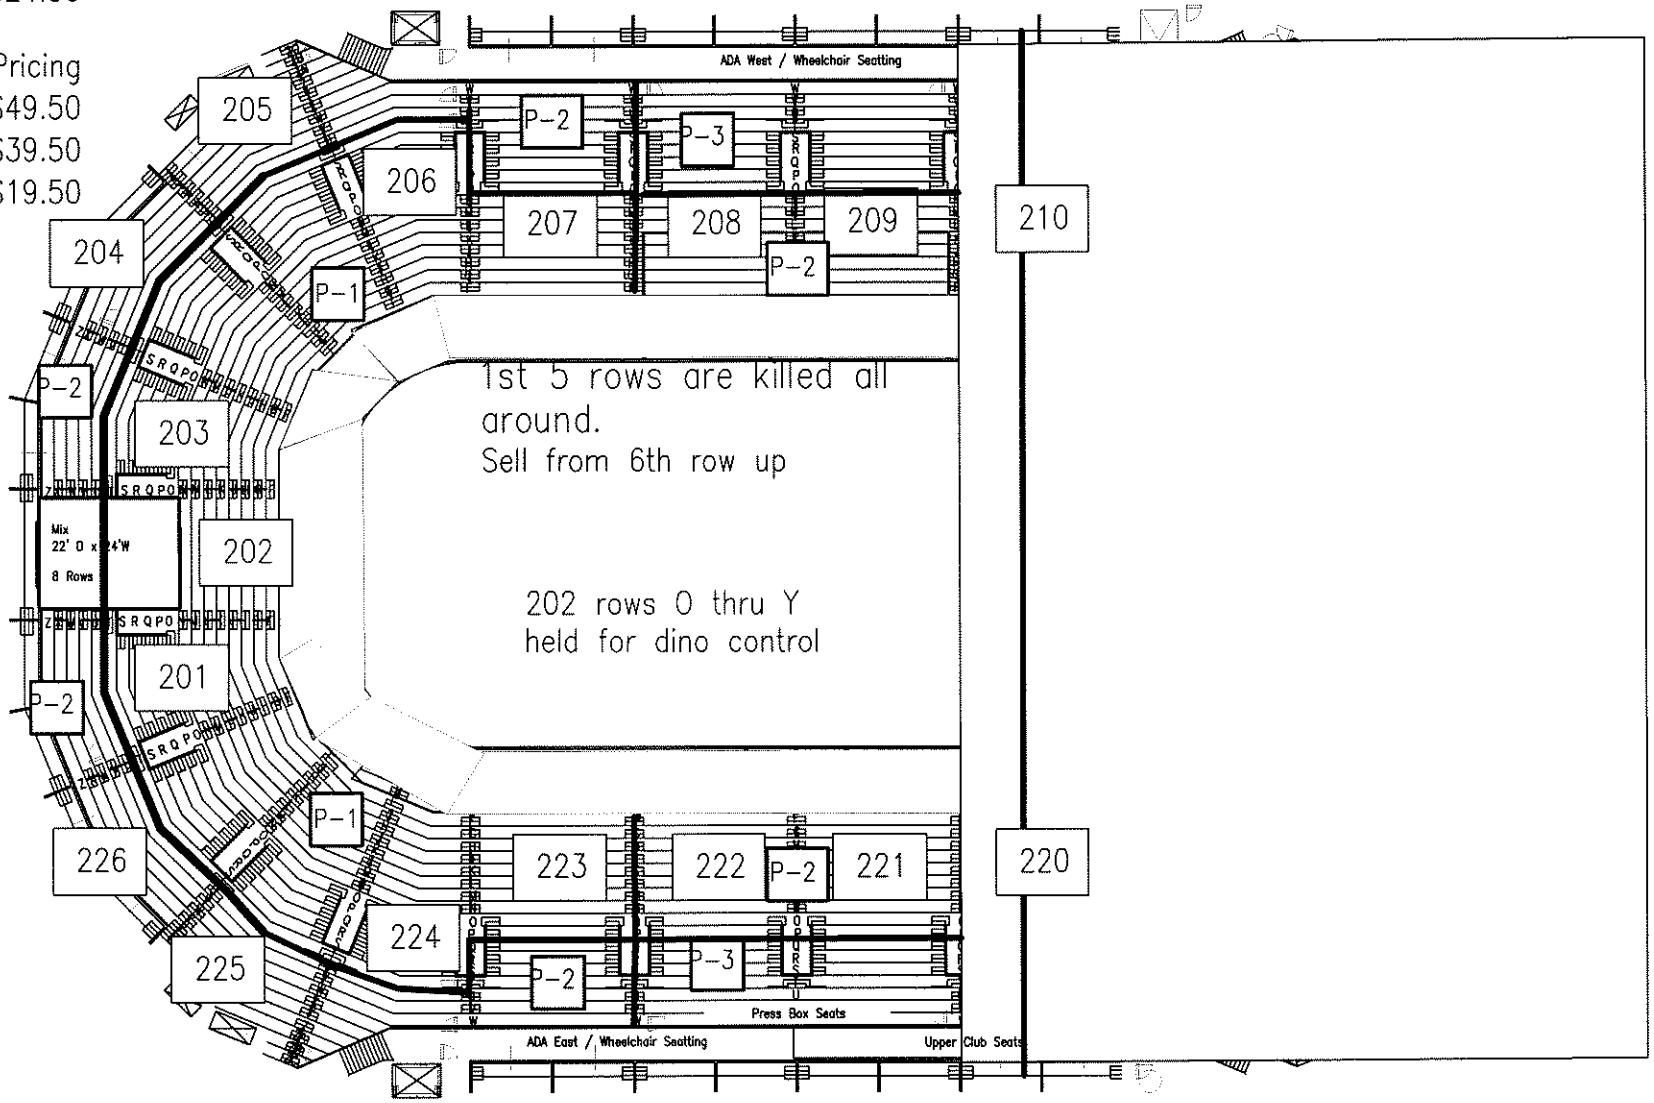

Evening Pricing

- P-1 = \$54.50
- P-2 = \$44.50
- P-3 = \$24.50

Matinee Pricing

- P-1 = \$49.50
- P-2 = \$39.50
- P-3 = \$19.50

Walking With Dinosaurs @ The Resch Center  
 Aug. 3, 2010 - 7:00 PM and Aug. 4, 2010 - 3:00 PM and 7:00 PM