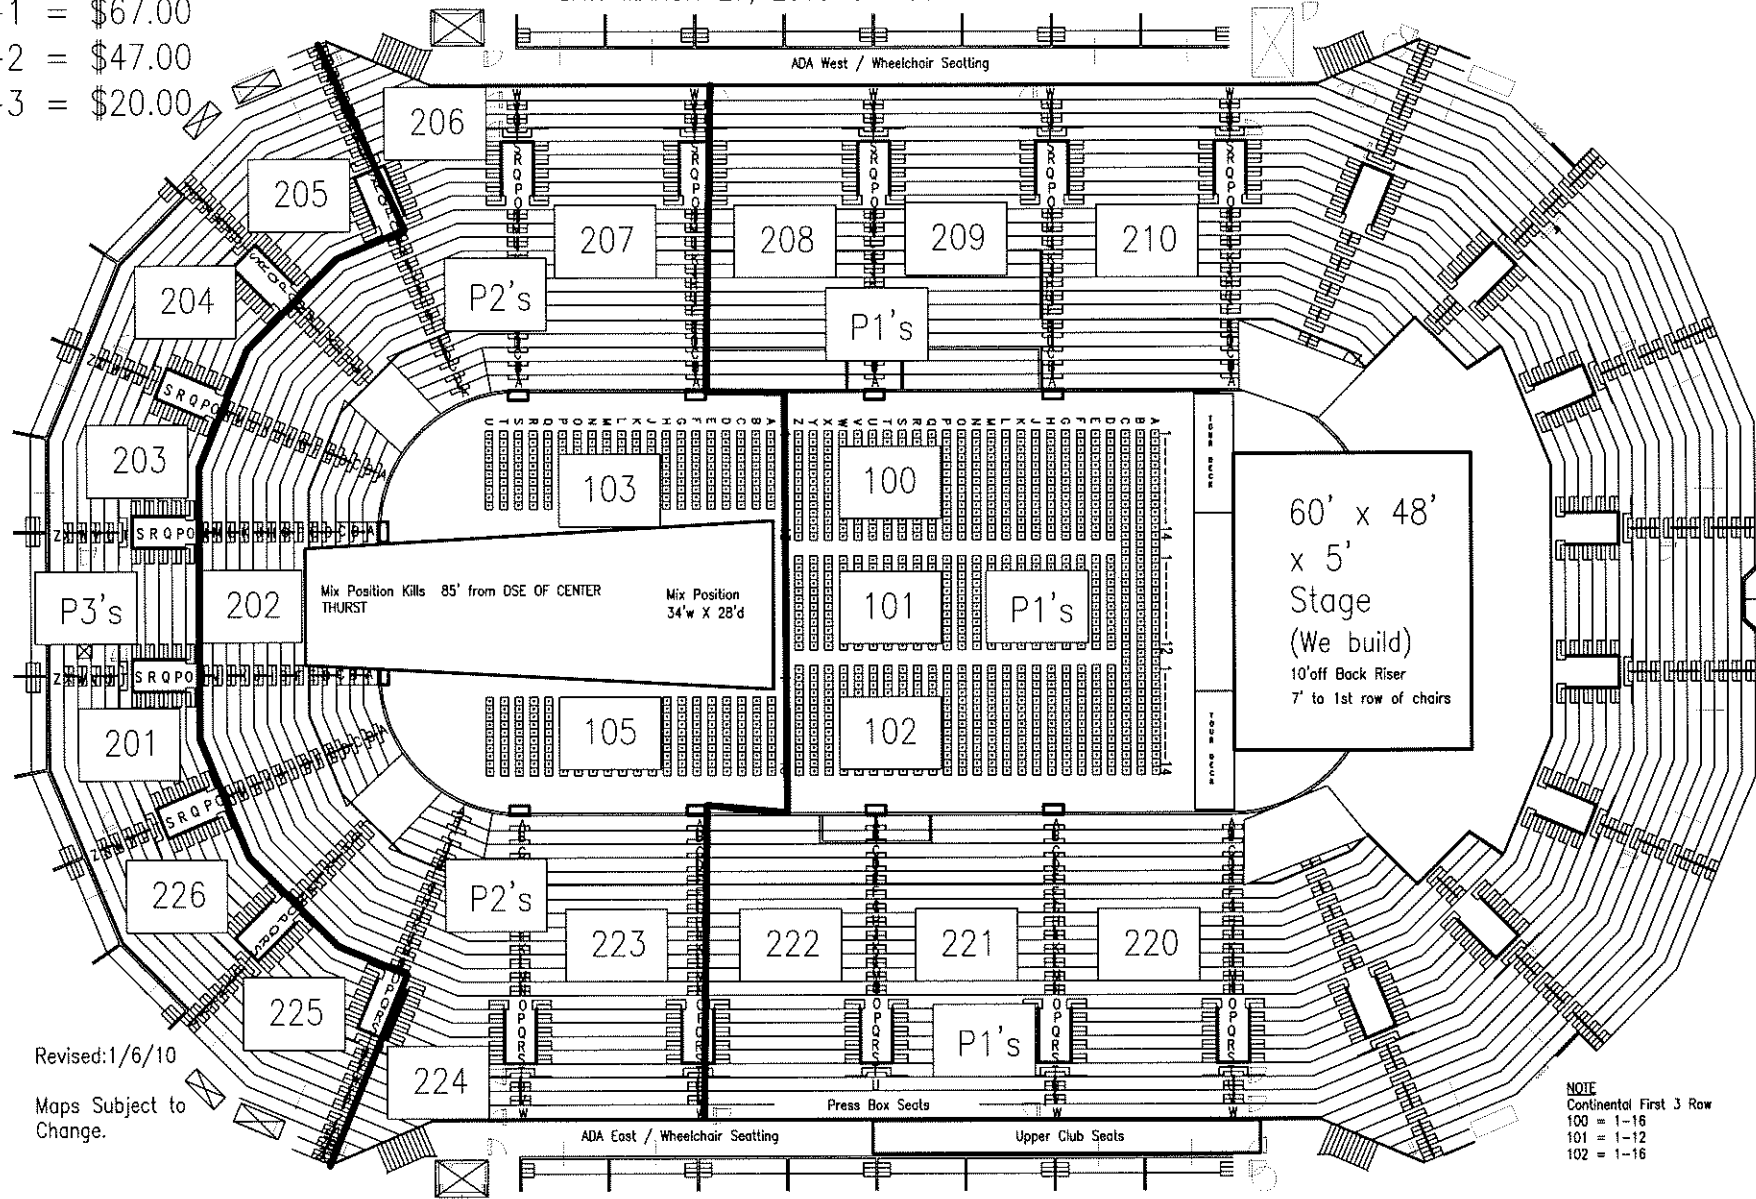

Martina McBride Concert
 SAT. MARCH 27, 2010 @ 7:30PM Resch Center

- P-1 = \$67.00
- P-2 = \$47.00
- P-3 = \$20.00

Revised: 1/6/10
 Maps Subject to Change.

NOTE
 Continental First 3 Row
 100 = 1-16
 101 = 1-12
 102 = 1-16