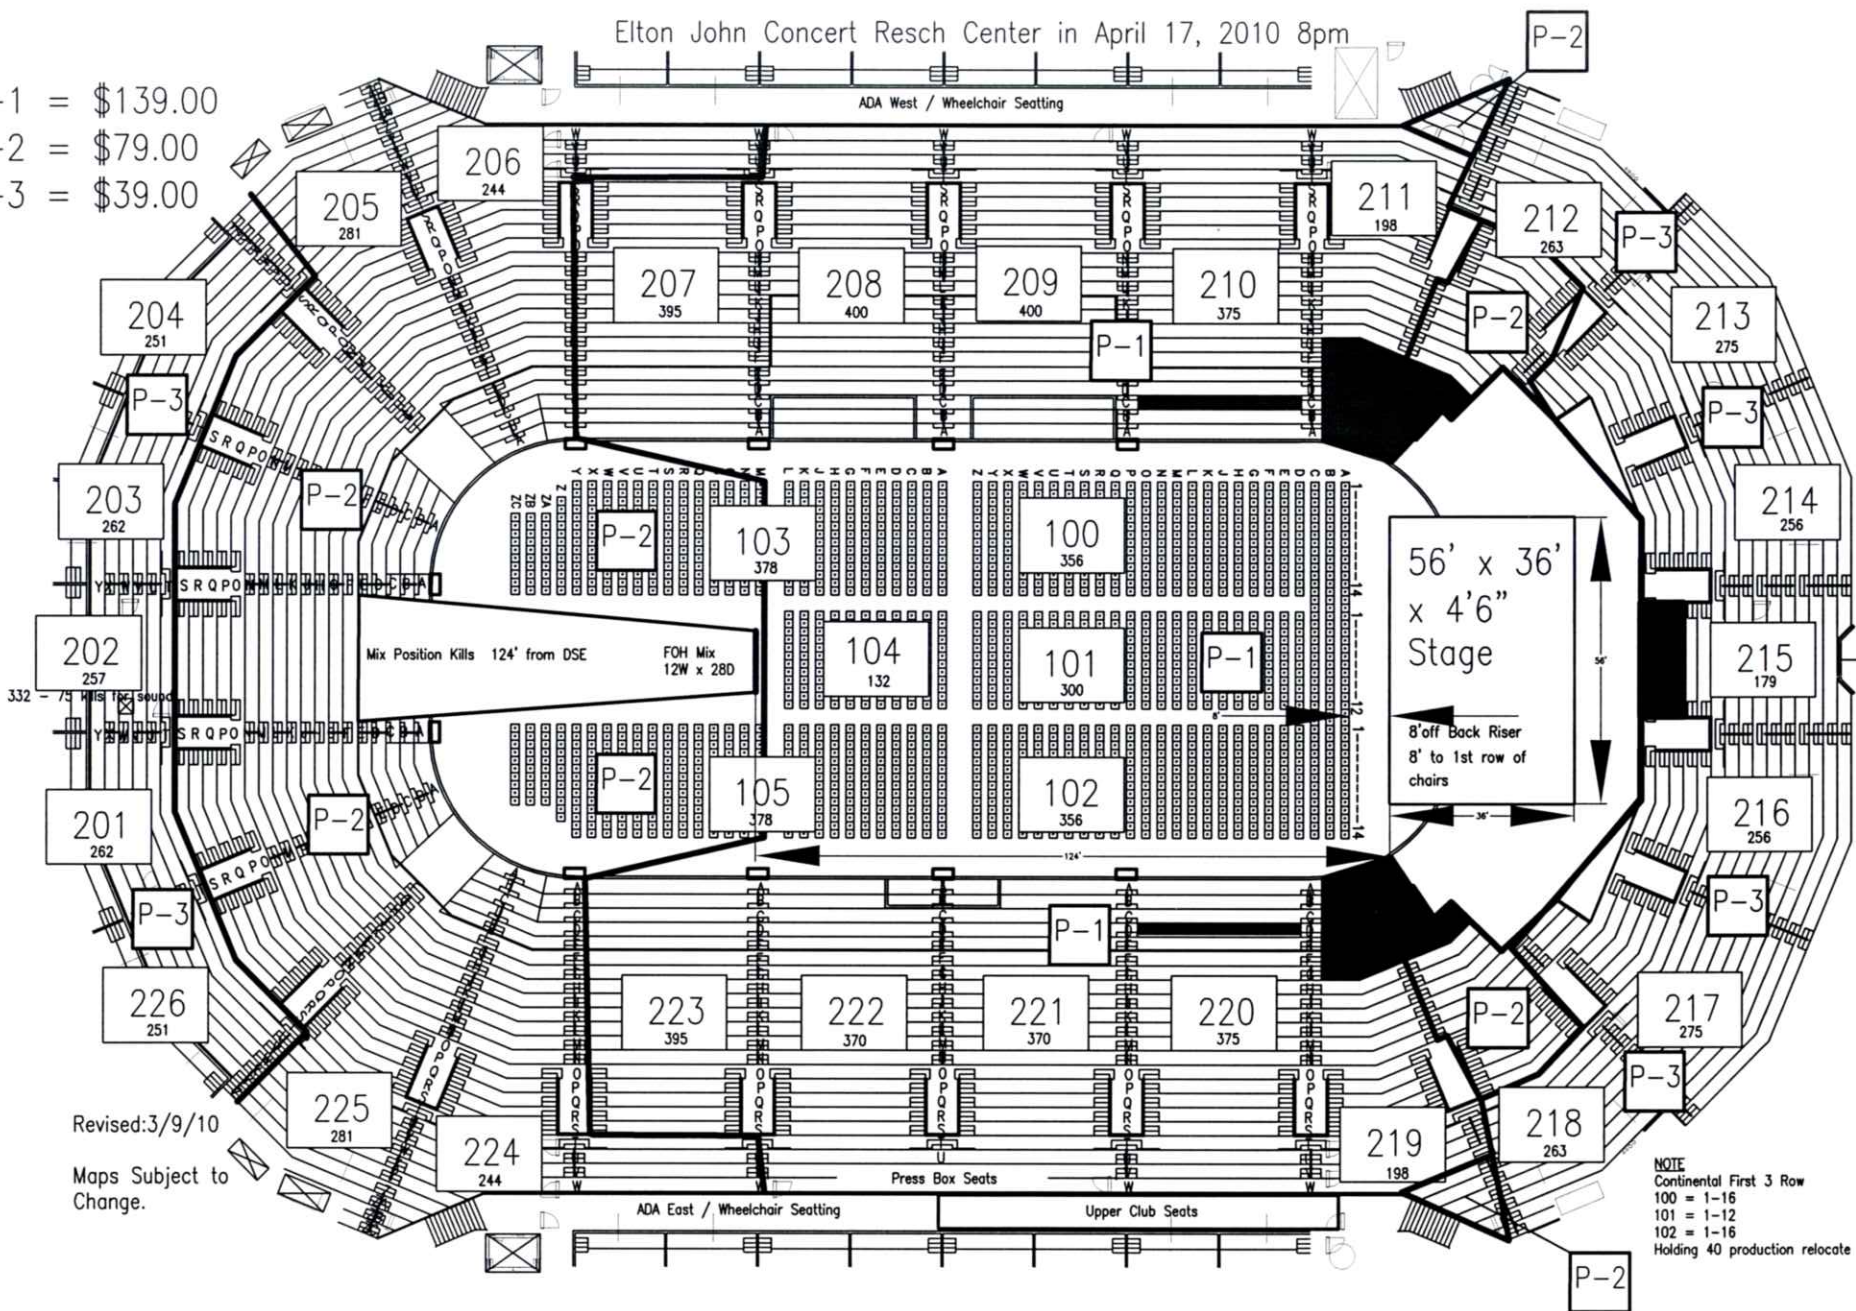

Elton John Concert Resch Center in April 17, 2010 8pm

- P-1 = \$139.00
- P-2 = \$79.00
- P-3 = \$39.00

Revised: 3/9/10  
Maps Subject to Change.

**NOTE**  
Continental First 3 Row  
100 = 1-16  
101 = 1-12  
102 = 1-16  
Holding 40 production relocate seats