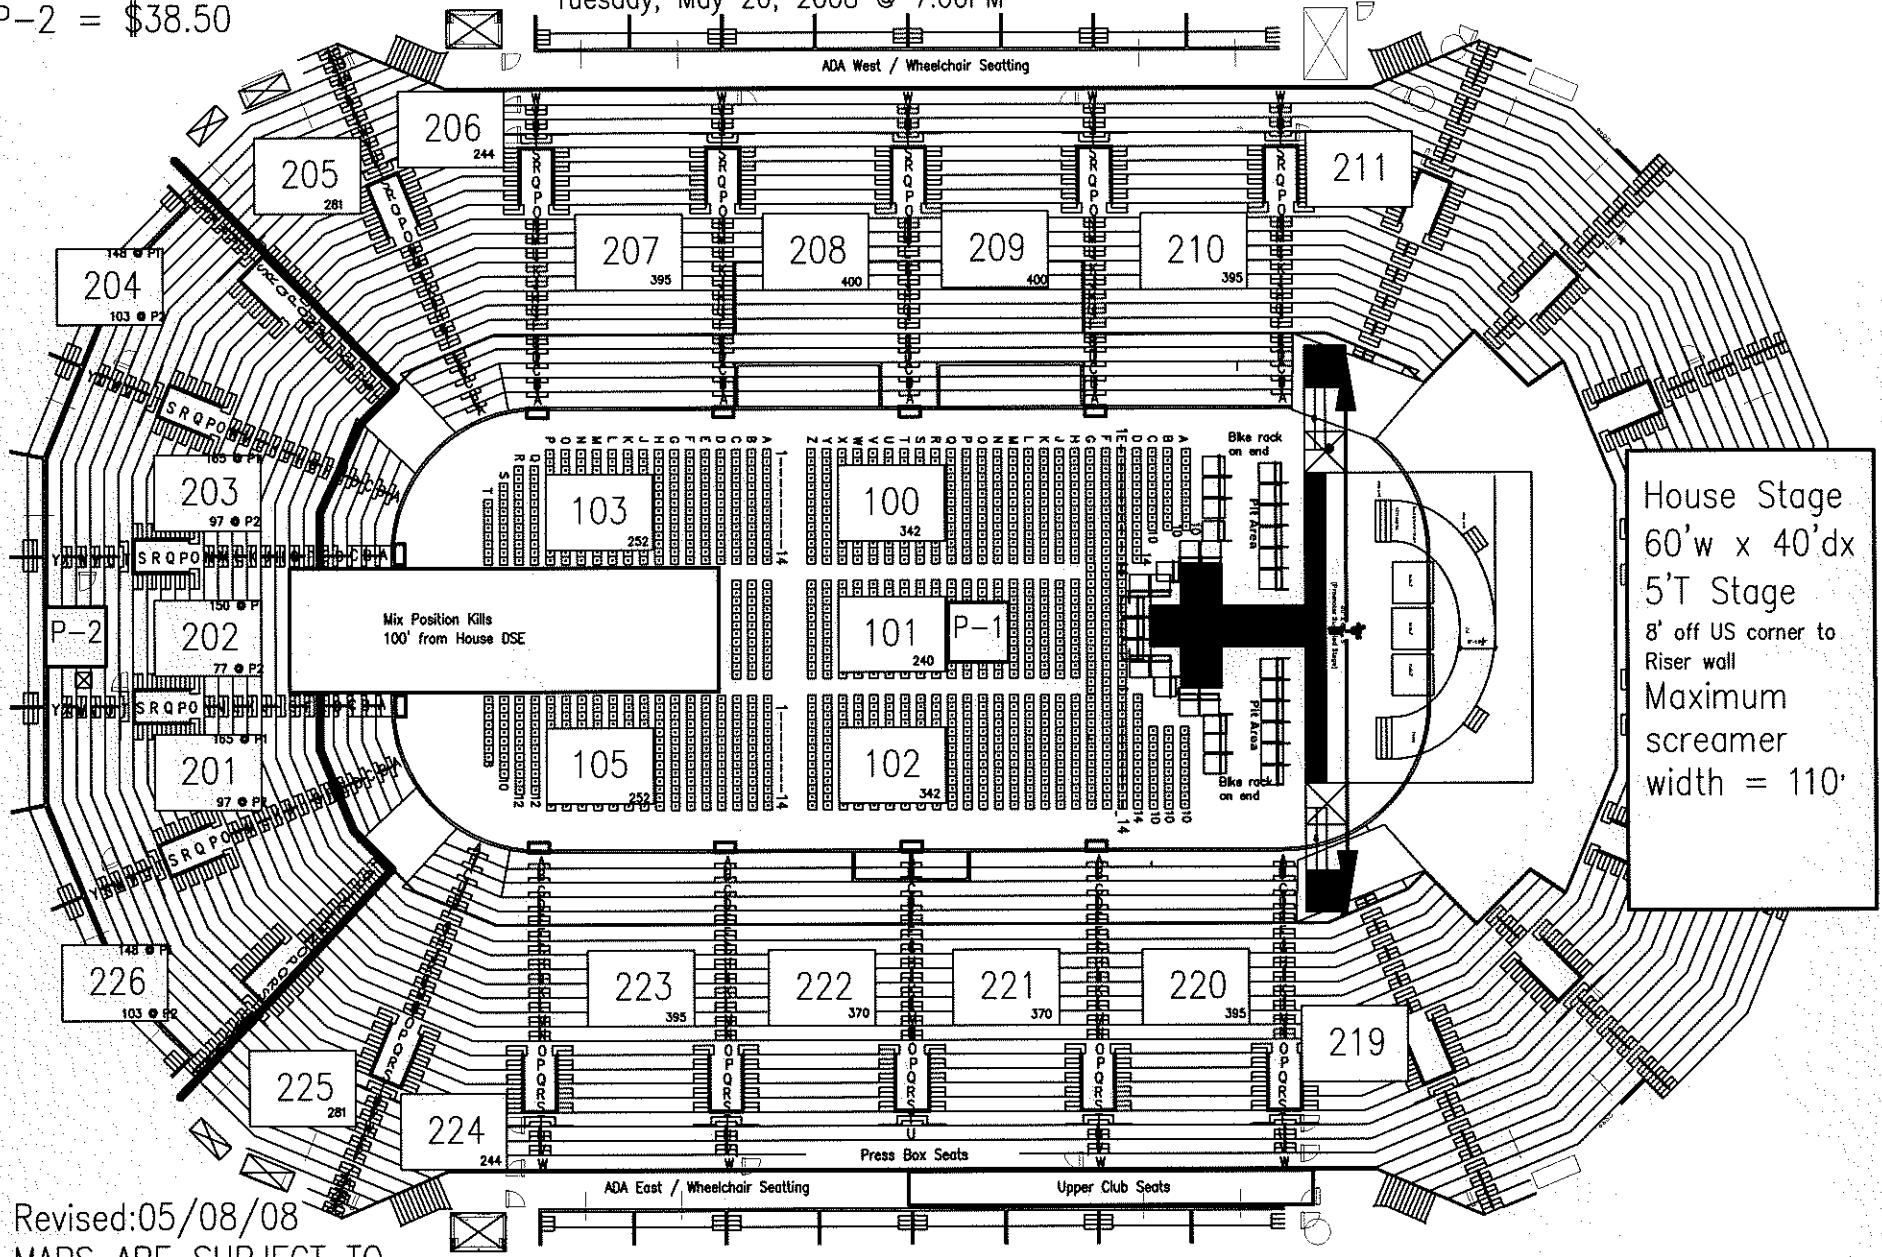

P-1 = \$48.50
P-2 = \$38.50

KID ROCK @ Resch Center
Tuesday, May 20, 2008 @ 7:00PM

House Stage
60'w x 40'dx
5'T Stage
8' off US corner to
Riser wall
Maximum
screamer
width = 110'

Revised:05/08/08
MAPS ARE SUBJECT TO
CHANGE